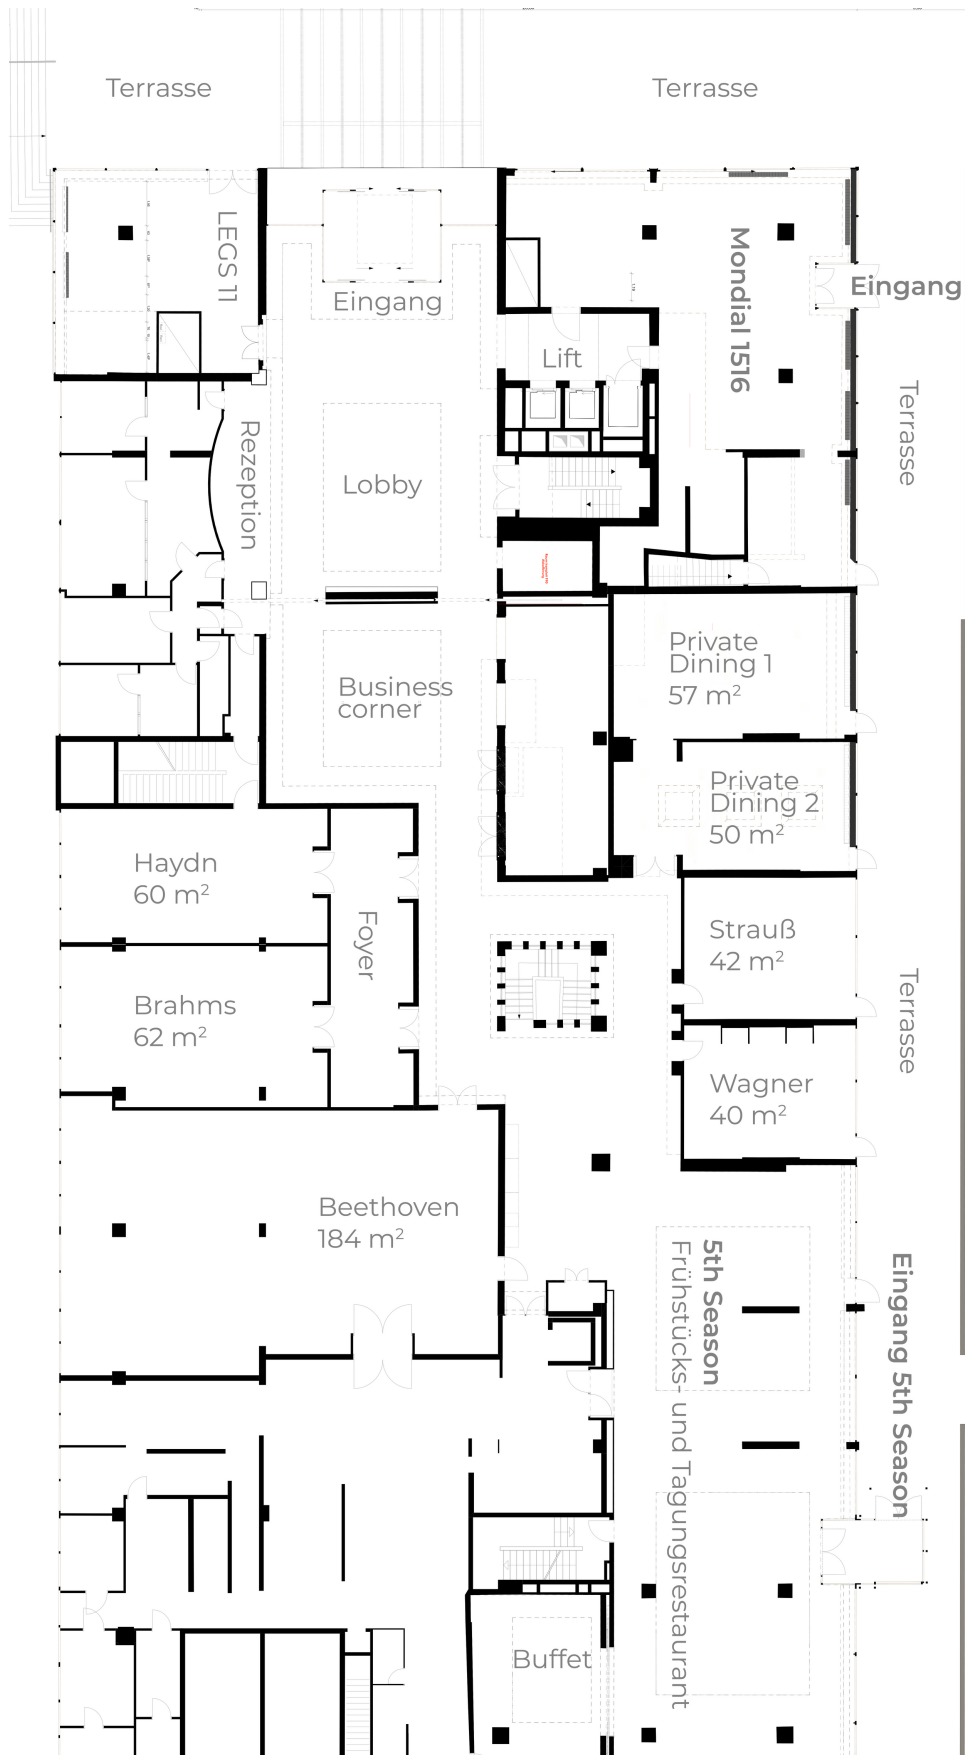

Konferenzausstattung

-

- Standardtechnik (Beamer, Leinwand, Flipchart, Pinnwand, Moderatorenkoffer, Magnetwand) ist in der Tagungspauschale enthalten.
- Tagungs- und Präsentationstechnik (z.B. Zentrale Schalttafel für alle Raumfunktionen).
- Weiteres Konferenzequipment auf Anfrage. Moderner Arbeitsplatz mit Modem- oder ISDN-Anschluss und WLAN.

Exclusive Conferences and Events

-

Welcome to the Hotel Mondial am Dom Cologne - MGallery. Our renovated conference rooms offer state-of-the-art equipment and technology for events at the highest level. We also provide individual culinary delights, natural daylight in all rooms, and separate break areas. Our elegant event hall can accommodate up to 140 people with a space of 184 square meters for special occasions. We look forward to welcoming you soon.

Conference Equipment

-

- Standard technical equipment presentation (LCD projector, screen, flipchart, pinboard, overhead projector) included in the conference price.
- Modern conference and presentation equipment (e.g. central control panel for all functions in the room).
- Further conference equipment on request. Modern workspace with modem or ISDN connection and Wi-Fi Internet access.

Passende Räume für Tagungen und Events

Suitable rooms for meetings and events

Raum	Bestuhlung						Maße		
	Theater Theatre	Parlamentarisch Classroom	Bankett Banquet	Block Board room	U-Form U-shape	Empfang Cocktail	Fläche Space (m²)	Länge / Breite Length / Width (m)	Höhe Height (m)
Beethoven	140	120	100	30	35	140	184	18,4/10	3
Brahms	40	30	32	24	24	40	62	10,4 / 5,95	3
Haydn	40	30	24	24	22	40	60	10,4 / 5,75	3
Strauß	30	22	16	12	14	20	42	6,8 / 6,2	3
Wagner	30	18	16	12	12	20	40	6,8 / 5,9	3
Foyer Brahms & Haydn	--	--	--	--	--	30	35	3,0 / 11,8	3
Foyer Beethoven	--	--	--	--	--	100	106,7	11,1 / 9,7	3
Private Dining 1	--	--	32	12	--	--	57	--	3
Private Dining 2	--	--	35	12	--	--	50	--	3